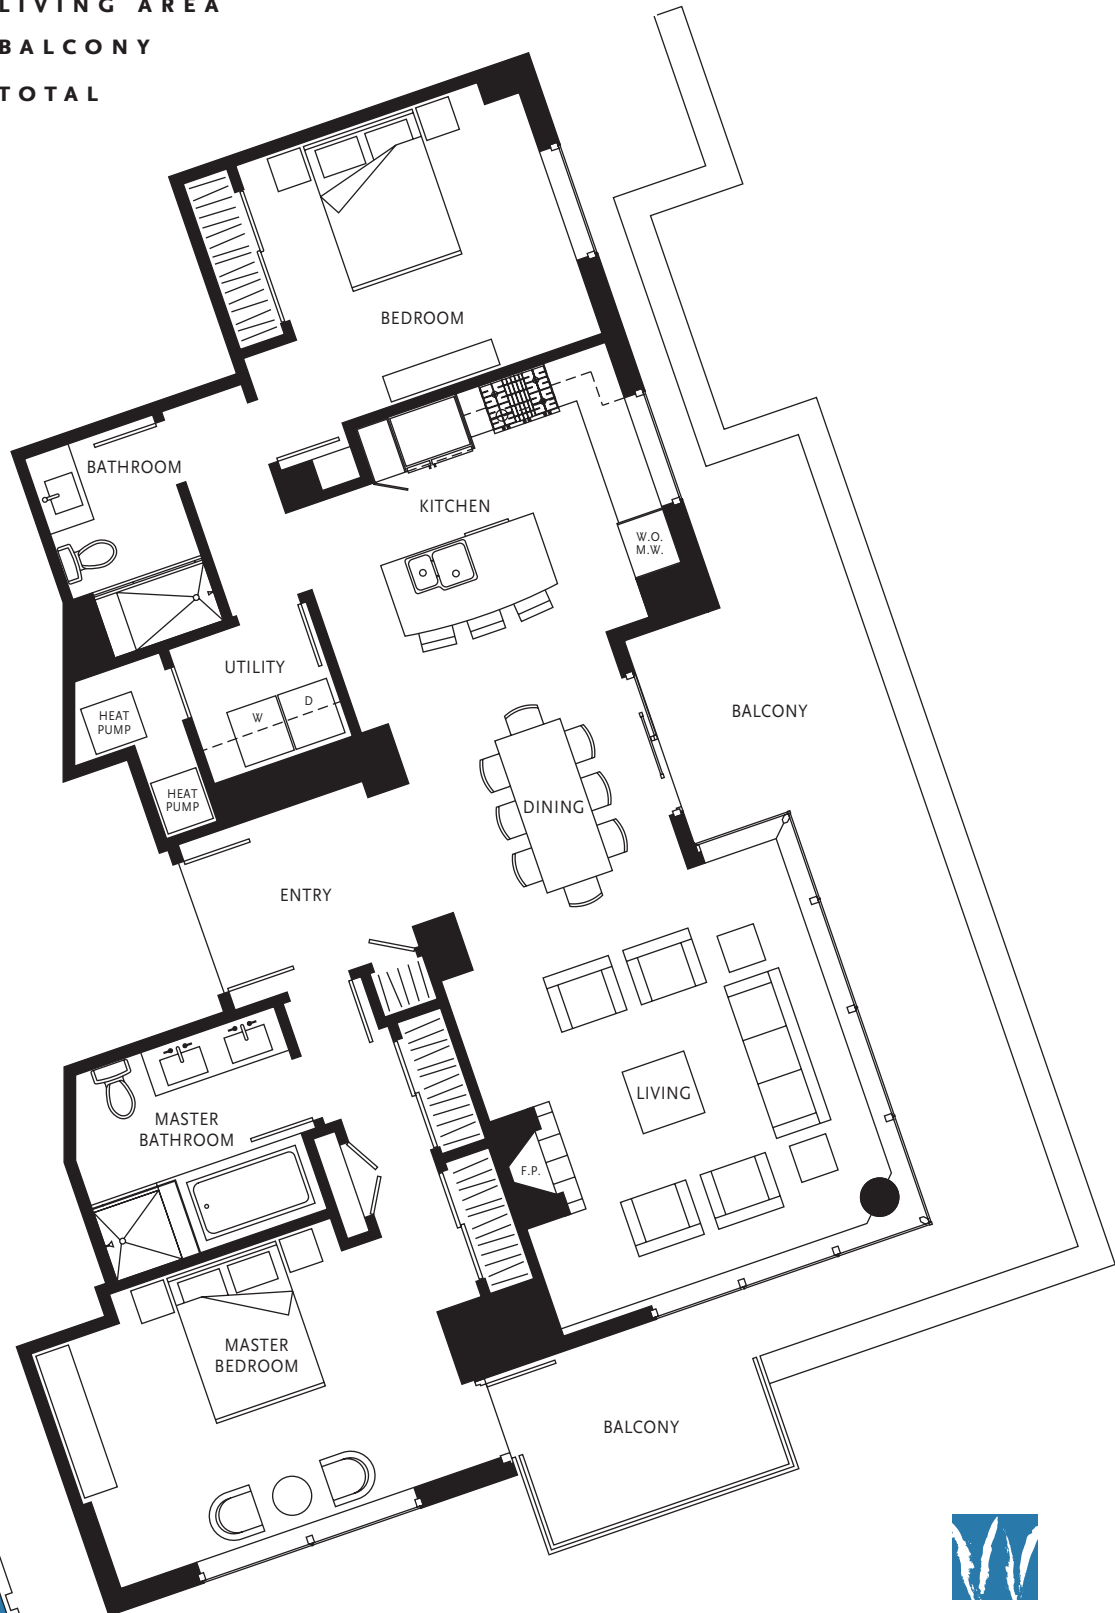

PENTHOUSE SUITES

TWO BEDROOM • TWO BATH • SUITE 2309

1,529 SQ. FT. LIVING AREA

+ 428 SQ. FT. BALCONY

1,957 SQ. FT. TOTAL

WASHINGTON
SQUARE

BELLEVUE'S VIBRANT URBAN VILLAGE

In our continuing effort to improve the design and function of our homes, we reserve the right to modify or change plans, specifications, features and prices without notice. All dimensions and sizes are approximate. Measurements are per the criteria outlined in the public offering statement.

PENTHOUSE SUITES

TWO BEDROOM • TWO BATH • SUITE 2409

1,530 SQ. FT. LIVING AREA

+ 169 SQ. FT. BALCONIES

1,699 SQ. FT. TOTAL

WASHINGTON
SQUARE

BELLEVUE'S VIBRANT URBAN VILLAGE

In our continuing effort to improve the design and function of our homes, we reserve the right to modify or change plans, specifications, features and prices without notice. All dimensions and sizes are approximate. Measurements are per the criteria outlined in the public offering statement.